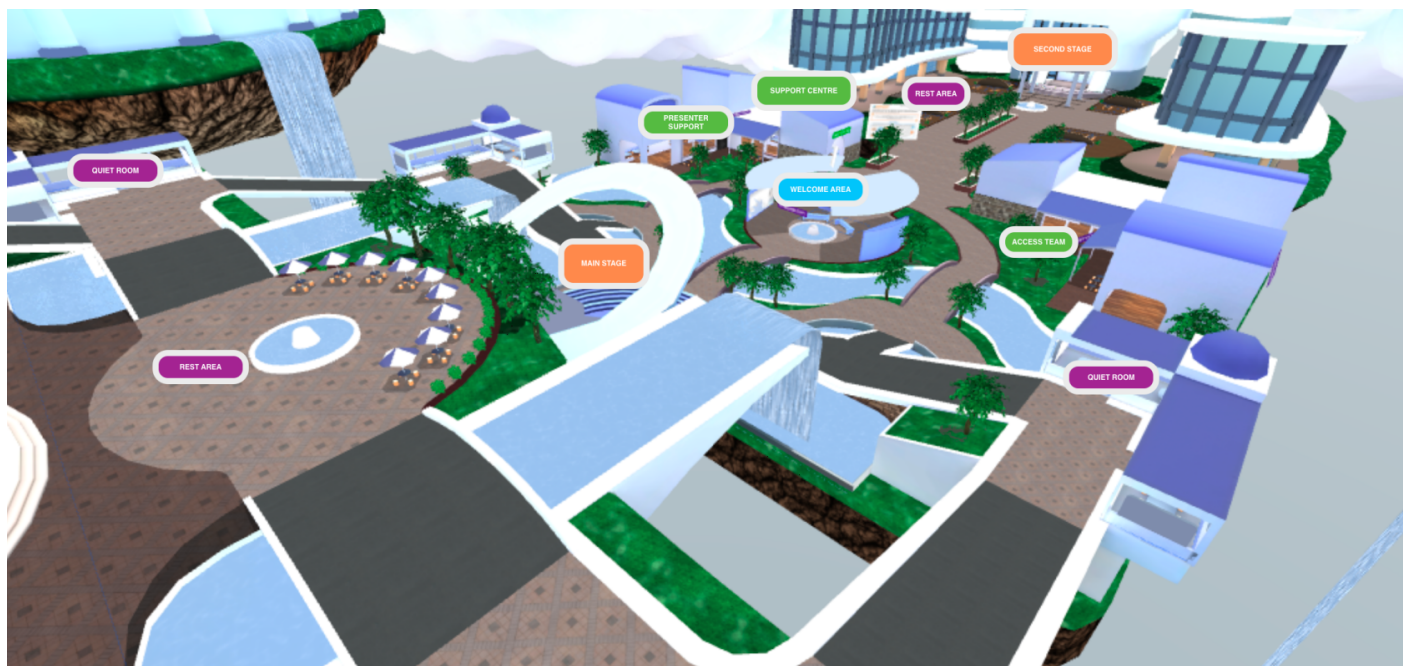

# VIRTUAL CAMPUS

IN PROCESS:

Changing the URL of the FrameVR to <https://framevr.io/ilrn-conference> (currently a trial frame)

## Features:

2 x private volume web boards (screen sharing)

## Support Centre

- Room for how to submit via easy chair - slide decks and graphics.
- Short cut guides
- Spawn Point URL: <https://framevr.io/ilrn-conference#submissionhelp>

## Main Stage

- <https://framevr.io/ilrn-conference#Amphitheater>

Second Stage

- <https://framevr.io/ilrn-conference#SecondStage>

Revision #3

Created 8 October 2025 16:35:51 by Genevieve Smith-Nunes

Updated 8 October 2025 16:54:35 by Genevieve Smith-Nunes